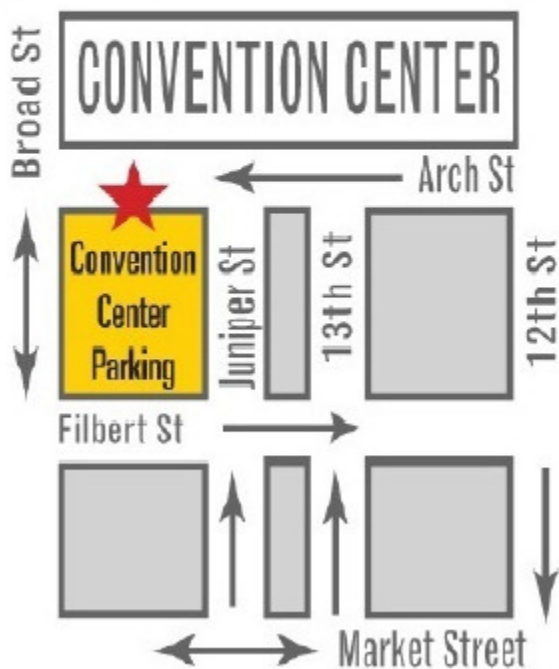

CONVENTION CENTER
PARKING FACILITY*

AISTech®2018

25% OFF

DISCOUNT DOES NOT
APPLY TO THE EARLY
BIRD SPECIAL OR THE
1 HR RATE SPECIAL

1324 Arch Street
267-239-0676

OPEN 24HRS

www.conventioncenterparking.com

EARLY BIRD SPECIAL $14.00IN BY 9AM OUT BY 6PM MONDAY TO FRIDAY