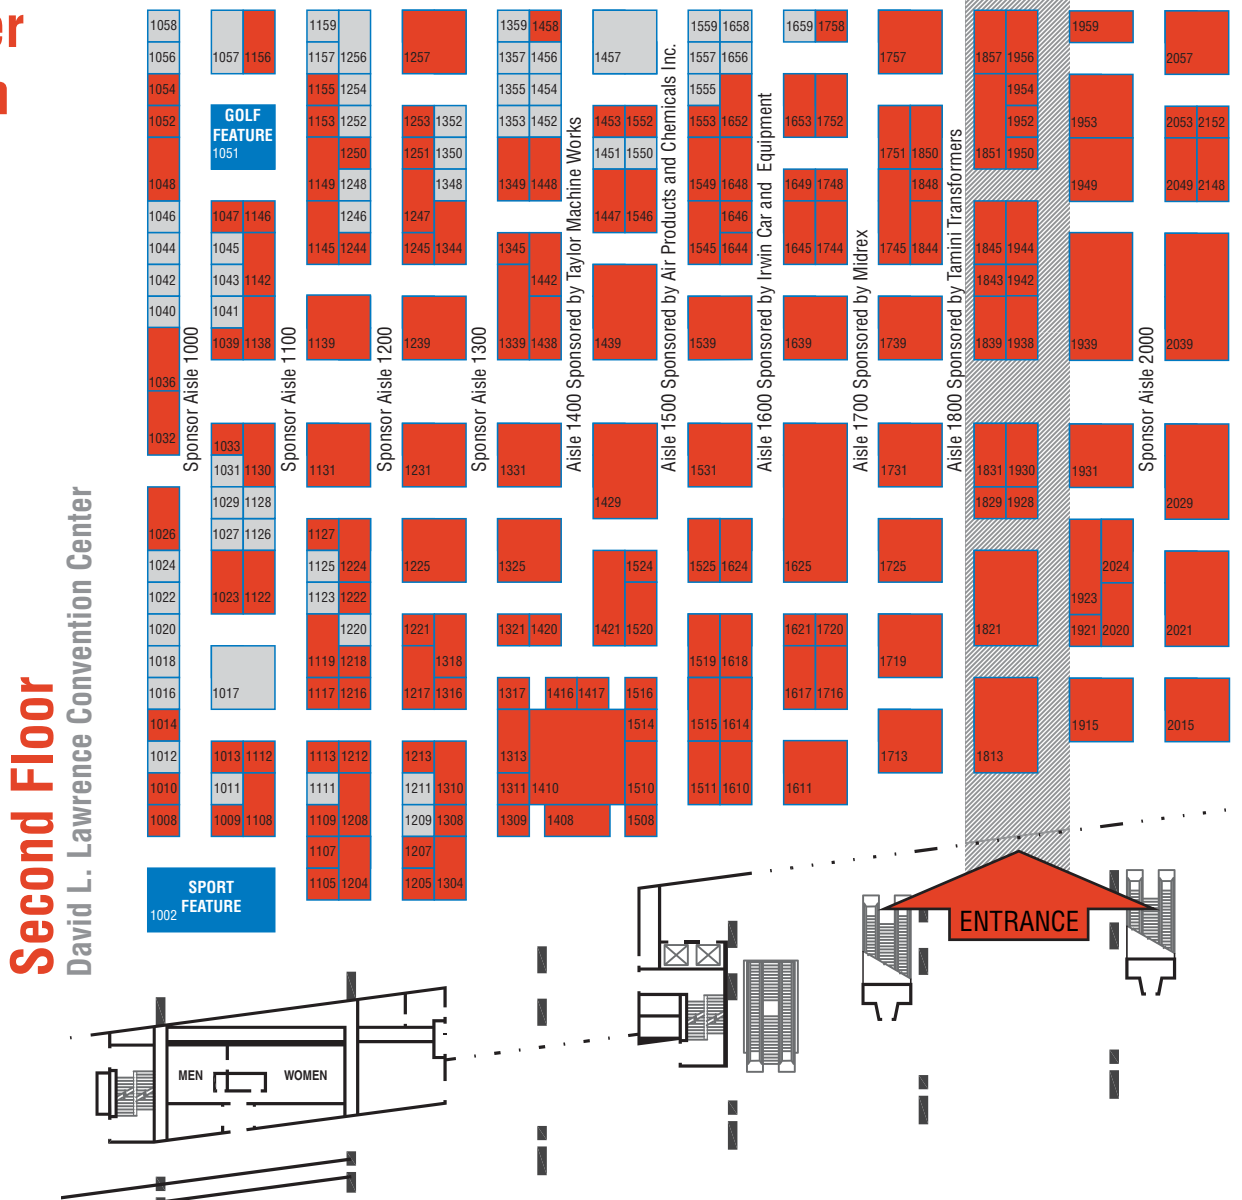

September Floor Plan

sponsored by

◆ STEEL'S PREMIER TECHNOLOGY EVENT

AISTech[®] 2016

16-19 May • Pittsburgh, Pa., USA

David L. Lawrence Convention Center

To reserve exhibit space, or for advertising and sponsorship opportunities at AISTech 2016, contact sales@aist.org or +1.724.814.3000.

First Floor
David L. Lawrence Convention Center

CAFÉ

ENTRANCE