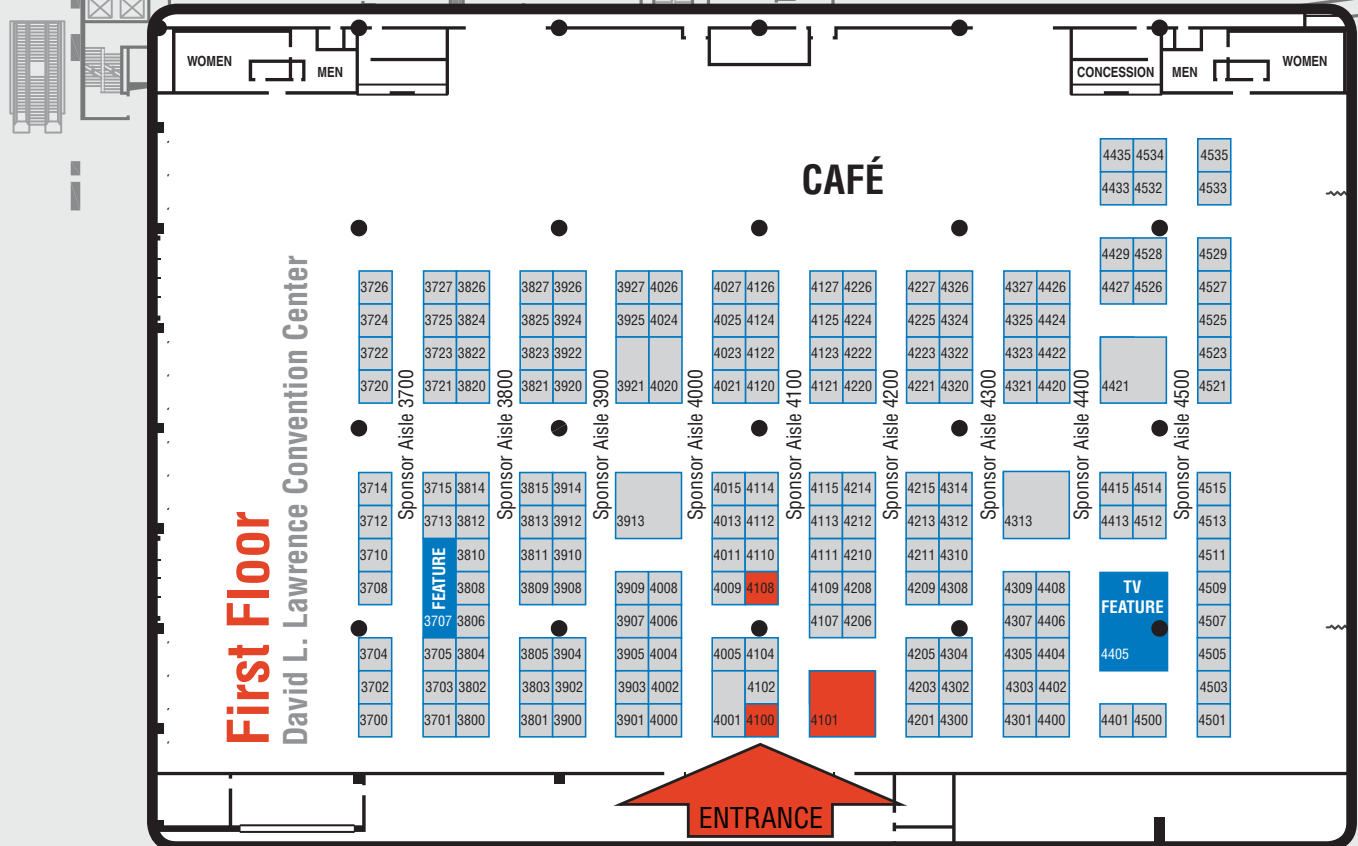

September Floor Plan

sponsored by

◆ STEEL'S PREMIER TECHNOLOGY EVENT

AISTech[®] 2016

16-19 May • Pittsburgh, Pa., USA

David L. Lawrence Convention Center

To reserve exhibit space, or for advertising and sponsorship opportunities at AISTech 2016, contact sales@aist.org or +1.724.814.3000.

First Floor
David L. Lawrence Convention Center

CAFÉ

ENTRANCE