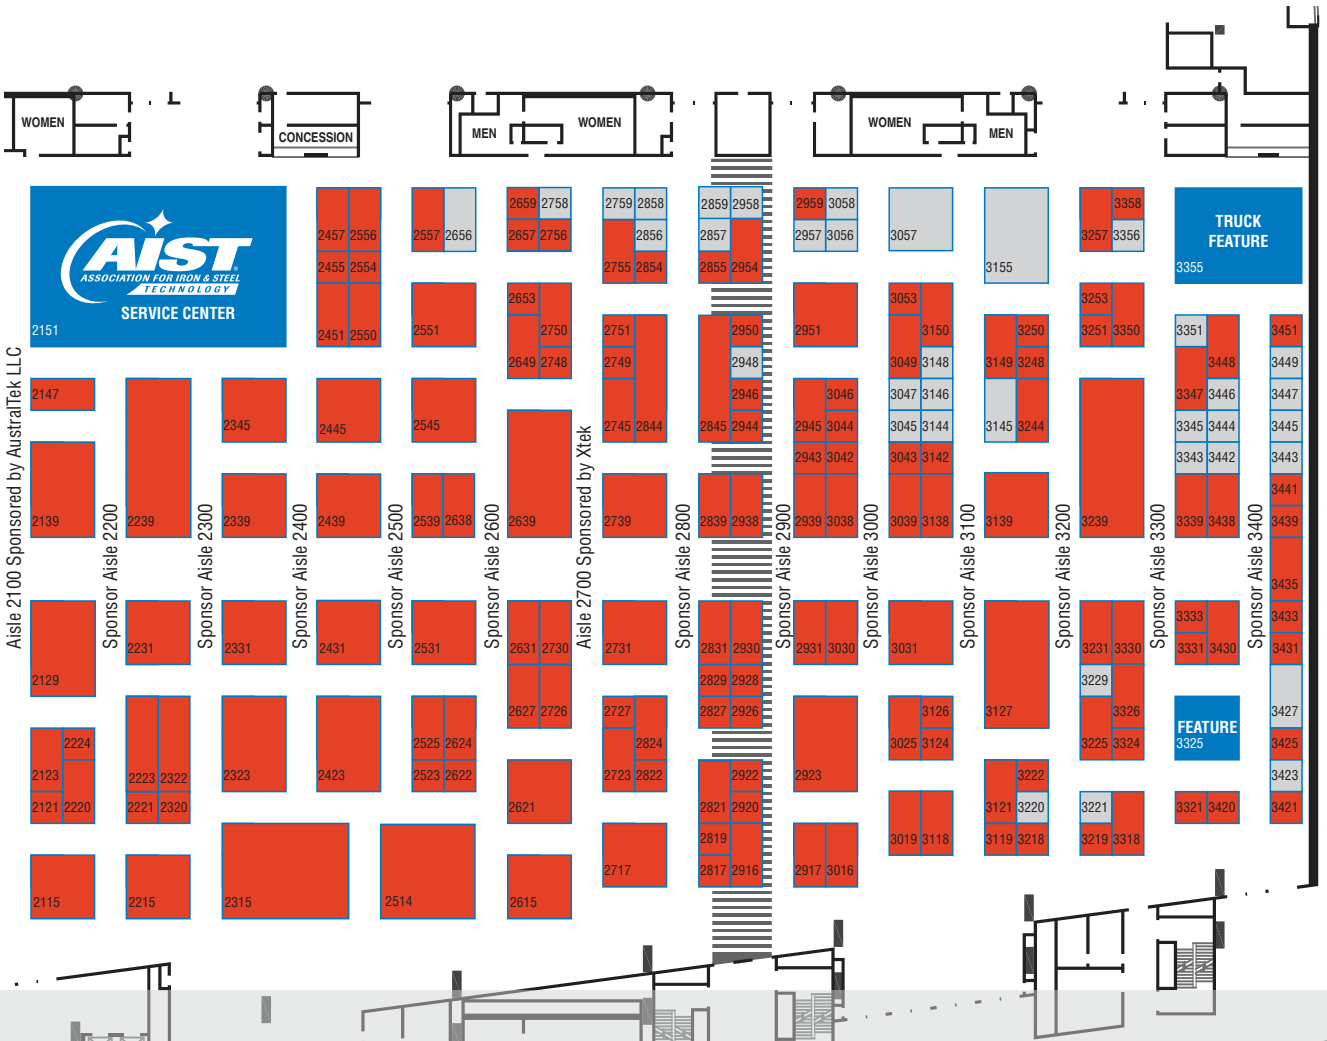

September Floor Plan

sponsored by

◆ STEEL'S PREMIER TECHNOLOGY EVENT

AISTech[®] 2016

16-19 May • Pittsburgh, Pa., USA

David L. Lawrence Convention Center

To reserve exhibit space, or for advertising and sponsorship opportunities at AISTech 2016, contact sales@aist.org or +1.724.814.3000.

First Floor
David L. Lawrence Convention Center

CAFÉ

ENTRANCE