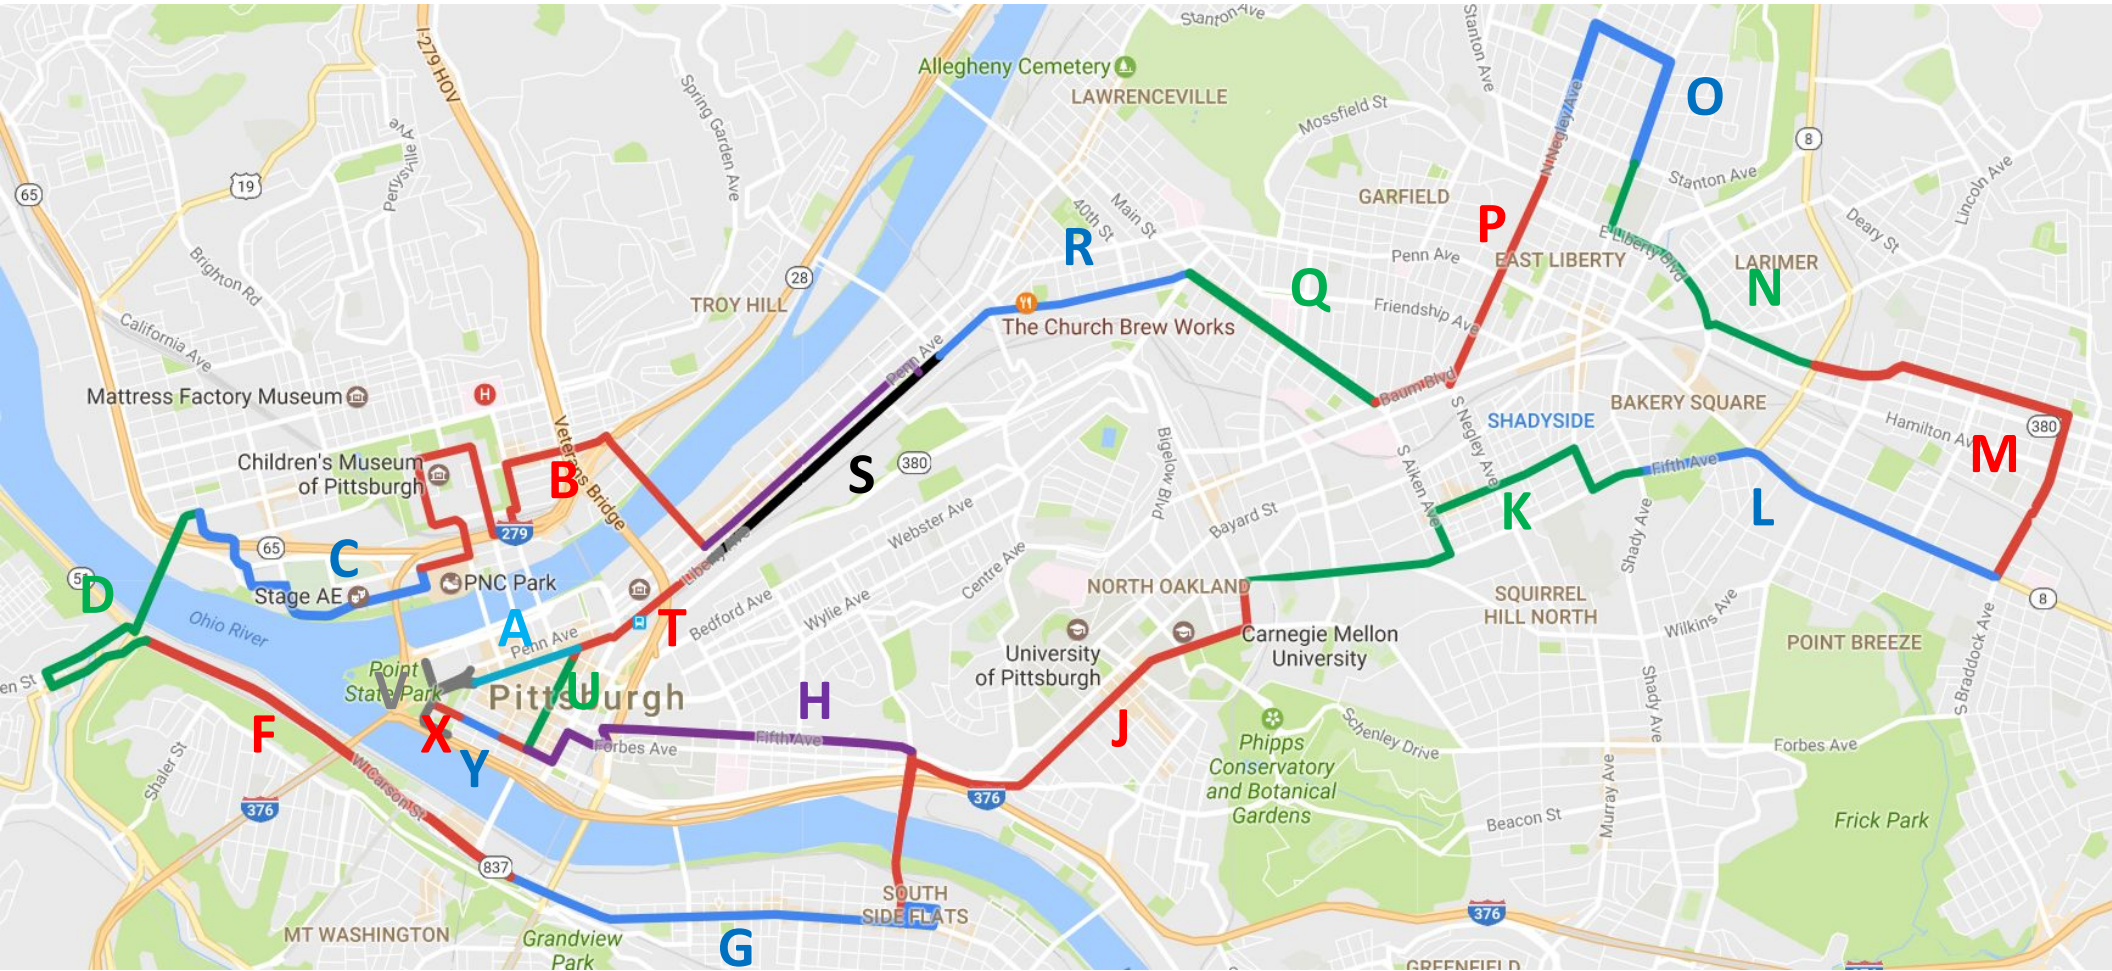

2026 DICK'S Sporting Goods Pittsburgh Marathon

Sector/Opening Map- Sunday, May 3, 2026

Last updated 12/3/2026

Sector Neighborhoods with Closure and Opening Times –

**Note all times are approximate and subject to change*

Sector A, U,V,X,Y Sergeant

- A – Downtown: Liberty Ave. (1:30 AM – 9:30 AM)
- U – Downtown: Smithfield St. (5:30 AM – 2:50 PM)
- V – Downtown: Commonwealth Pl. (4:30 AM – 4:00 PM)
- X – Downtown: Stanwix St./Wood St. (Saturday – 4:30 PM)
- Y – Downtown: Blvd. of Allies (Friday at Noon – 5:30 PM)

Sector S-T Sergeant

- S – Strip District (5:30 AM – 2:15 PM)
- T – Downtown (5:30 AM – 2:30 PM)

Sector B-C Sergeant

- B – North Side (6:00 AM – 9:45 AM)
- C – North Shore (6:00 AM – 10:00 AM)

Sector D-G Sergeant

- D – West End (6:00 AM – 10:15 AM)
- F – South Shore (6:00 AM – 11:00 AM)
- G – South Side (6:00 AM – 11:15 AM)

Sector H-J Sergeant

- H – Uptown (6:15 AM – 11:45 AM)
- J – Oakland (6:15 AM – 11:45 AM)

Sector K-L Sergeant